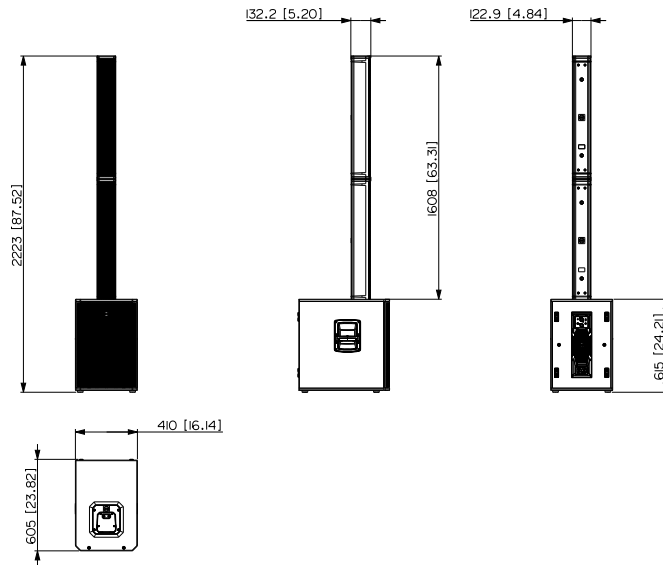

EVOX V15

PROFESSIONAL THREE-WAY COLUMN SYSTEM

Line Art 2D

TECHNICAL SPECIFICATIONS

| | | |
|----------------------------------|---------------------------|--|
| Acoustical specifications | Frequency Response | 35 Hz - 20000 Hz |
| | Max SPL @ 1m | 133 dB |
| | Horizontal coverage angle | 120° |
| | Vertical coverage angle | 40° |
| Transducers | Compression Driver | 1 x 1.0" neo, 1.75" v.c |
| | Fullrange | 10 x 4.0" neo, 1.0" v.c |
| | Woofer | 15", 3.0" v.c |
| Input/Output section | Input signal | bal/unbal |
| | Input connectors | Combo XLR/Jack |
| | Output connectors | XLR |
| | Input sensitivity | +4 dBu |
| Processor section | Crossover Frequencies | 160/1600 Hz |
| | Protections | Thermal, RMS |
| | Limiter | Soft Limiter |
| | Controls | Volume, Presets: LINEAR, LIVE, CLUB, VOICE |
| Power section | Total Power | 3500 W Peak |
| | High frequencies | 1500 W Peak |
| | Low frequencies | 2000 W Peak |
| | Cooling | Convection |
| | Connections | Powercon TRUE1 TOP IN/OUT |
| Standard compliance | Safety agency | CE compliant |

EVOX V15

PROFESSIONAL THREE-WAY COLUMN SYSTEM

| | | | | |
|--------------------------------|-------------------------|---------------------------------------|-------------------|--|
| Physical specifications | Cabinet/Case Material | Baltic birch plywood/PP Composite | | |
| | Handles | One handle each side of the subwoofer | | |
| | Grille | Steel | | |
| | Color | Black, White - RAL 9003 | | |
| Size / Weight | Height | 2223 mm / 87.52 inches | | |
| | Width | 410 mm / 16.14 inches | | |
| | Depth | 605 mm / 23.82 inches | | |
| | Weight | 47.5 kg / 104.72 lbs | | |
| | ACCESSORIES | | | |
| Protections | COVERS | | | |
| | 13360758 CVR60758 | Black | EAN 8024530024550 | |
| | 13360786 CVR60786 | Black | EAN 8024530025304 | |
| Transportation | KART WITH WHEELS | | | |
| | 13360763 CRT60763 | Black | EAN 8024530025311 | |