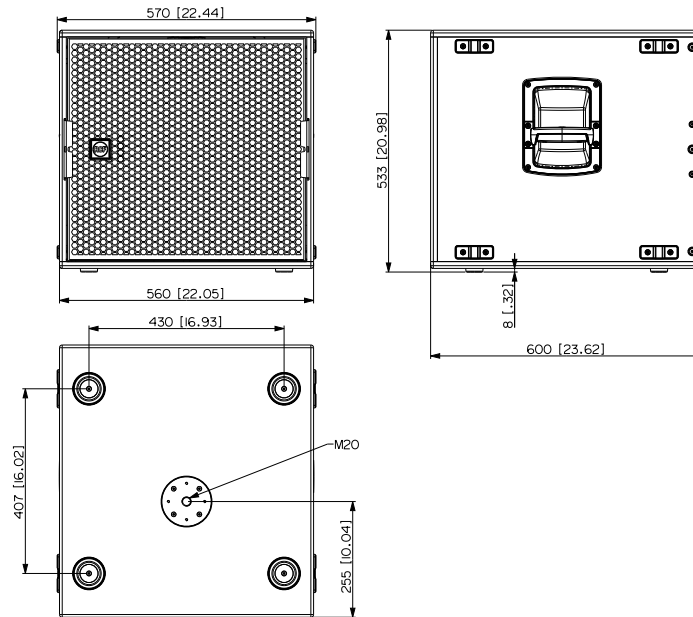

SUB 9016-AS

HIGH POWER 16" ACTIVE SUBWOOFER

Description SUB 9016-AS is a high-performance 16" active subwoofer delivering up to 137 dB Max SPL, powered by a robust 4000W Class-D amplifier. Designed for rigorous touring, the SUB 9016-AS features a tour-ready, weatherproof cabinet with a durable Polyurea finish and a detachable front cart for easy transport. Control is precise with RDNet network management, offering adjustable EQ, delay, cardioid options, and tailored crossover presets for RCF speakers. Innovative contactless configuration via RDTap allows seamless setup even when the unit is unpowered, ensuring perfect integration every time. Despite its small footprint and lightweight cabinet, the SUB 9016-AS produces powerful yet articulate bass, remaining true to even the most subtle low-frequency variations.

Part Number	13000916 SUB 9016-AS	EU	100-240 V	Black	EAN 8024530023423
	13000935 SUB 9016-AS	US	100-240 V	Black	EAN 8024530023416

SUB 9016-AS

HIGH POWER 16" ACTIVE SUBWOOFER

Line Art 2D

TECHNICAL SPECIFICATIONS

Acoustical specifications	Frequency Response	30 Hz ÷ 200 Hz
	Max SPL @ 1m	137 dB
Transducers	Woofer	1 x 16" neo, 4.0" v.c
Input/Output section	Input signal	bal/unbal
	Input connectors	XLR, RDNet Ethercon
	Output connectors	XLR, RDNet Ethercon
	Input sensitivity	-2 dBu/+4 dBu
Processor section	Protections	Thermal
	Limiter	Soft Limiter
	Controls	MUTE, VOL, PRESETS, RDTAP
	RDNet	Onboard
Power section	Total Power	4000 W Peak
	Cooling	Convection/Forced
	Connections	Powercon TRUE1 TOP IN/OUT
Standard compliance	Safety agency	CE compliant
Physical specifications	Cabinet/Case Material	Plywood
	Hardware	2 x M20 pole mount accessories
	Handles	1 handle per side
	Pole mount/Cap	M20 thread
	Grille	Steel with clothing
	Color	Black
Size / Weight	Height	533 mm / 20.98 inches
	Width	570 mm / 22.44 inches
	Depth	600 mm / 23.62 inches
	Weight	45 kg / 99.21 lbs