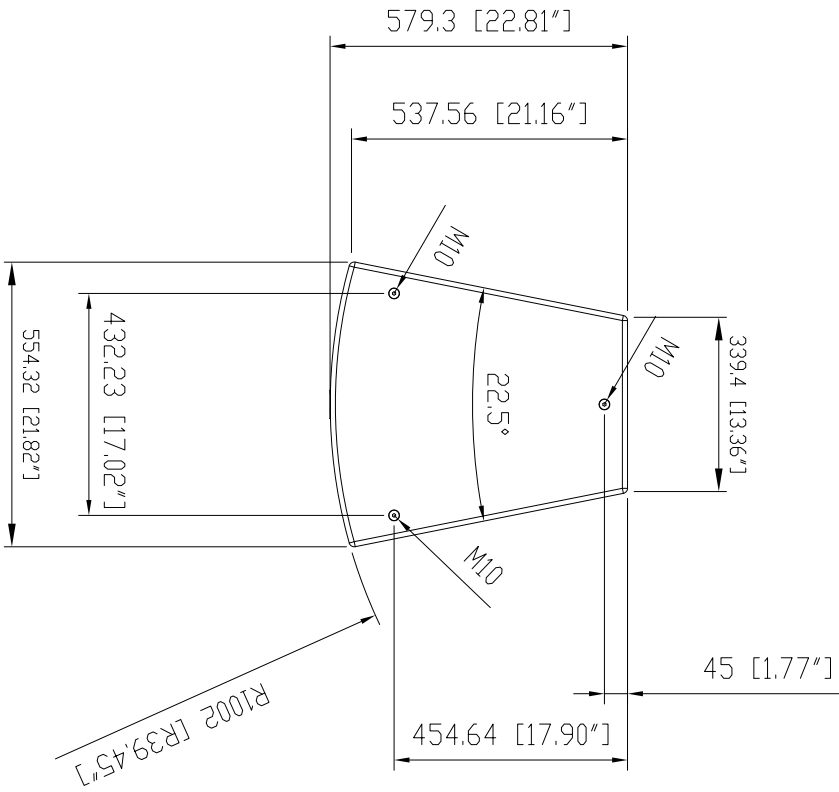

TECHNICAL SPECIFICATIONS

Acoustical specifications	Frequency Response (-10dB):	30 Hz ÷ 20000 Hz
	Max SPL @ 1m:	137 dB
	Horizontal coverage angle:	90°
	Vertical coverage angle:	40°
	Directivity index Q:	10
	System Sensitivity:	99 dB
Power section	Nominal Impedance (ohm):	4 ohm
	Power Handling:	1800 W RMS
	Peak Power Handling:	7200 W PEAK
	Recommended Amplifier:	3600 W
	Protections:	Bull lamp Dynamic
	Crossover Frequencies:	1200 Hz
Transducers	Compression Driver:	1.4" neo, 4.0" v.c
	Nominal Impedance (ohm):	8 ohm
	Input Power Rating:	140 W AES, 280 W PEAK
	Sensitivity:	110 dB, 1W @ 1m
	Woofer:	2 x 15", 4.0" v.c
	Nominal Impedance (ohm):	8 ohm
	Input Power Rating:	900 W AES, 1800 W PEAK
Sensitivity:	97 dB, 1W @ 1m	
Input/Output section	Input connectors:	Speakon® NL4
	Output connectors:	Speakon® NL4
Standard compliance	CE marking:	Yes
Physical specifications	Cabinet/Case Material:	Baltic birch plywood
	Hardware:	12 x M10 inserts
	Handles:	1 side
	Grille:	Steel
	Color:	Black
Size	Height:	1109 mm / 43.66 inches
	Width:	554 mm / 21.81 inches
	Depth:	579 mm / 22.8 inches
	Weight:	63 kg / 138.89 lbs
Shipping informations	Package Height:	1170 mm / 46.06 inches
	Package Width:	640 mm / 25.2 inches
	Package Depth:	610 mm / 24.02 inches
	Package Weight:	63 kg / 138.89 lbs

PART NUMBER

- **13000413**

V 45

EAN 8024530010973

V 45