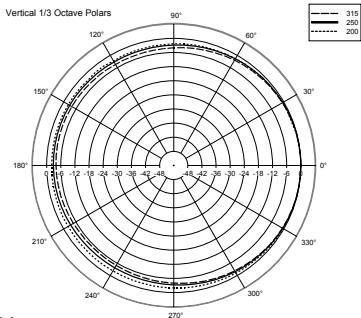

TECHNICAL SPECIFICATIONS

Acoustical specifications	Frequency Response:	65 Hz ÷ 20000 Hz
	Max SPL @ 1m:	123 dB
	Horizontal coverage angle:	90°
	Vertical coverage angle:	90°
Transducers	Compression Driver:	1.0" neo, 1.5" v.c
	Woofer:	2 x 5.0", 1.0" v.c
Input/Output section	Input signal:	bal/unbal
	Input connectors:	XLR
	Output connectors:	XLR
	Input sensitivity:	-2 dBu/+10 dBu
Processor section	Crossover Frequencies:	1500 Hz
	Protections:	Thermal, Excurs., HF
	Limiter:	Soft Limiter
	Controls:	DSP Controlled
	RDNet:	Ready
Power section	Total Power:	600 W Peak, 300 W RMS
	High frequencies:	300 W Peak, 150 W RMS
	Low frequencies:	300 W Peak, 150 W RMS
	Cooling:	Convection
	Connections:	Powercon IN/OUT
Standard compliance	CE marking:	Yes
Physical specifications	Cabinet/Case Material:	Baltic birch plywood
	Hardware:	Multi-functional
	Handles:	Top, Bottom
	Grille:	Steel
	Color:	Black
Size	Height:	493 mm / 19.41 inches
	Width:	150 mm / 5.91 inches
	Depth:	190 mm / 7.48 inches
	Weight:	9.5 kg / 20.94 lbs
Shipping informations	Package Height:	580 mm / 22.83 inches
	Package Width:	290 mm / 11.42 inches
	Package Depth:	220 mm / 8.66 inches
	Package Weight:	11 kg / 24.25 lbs

TT052-A

TT052-A

TT052-A

TT052-A

TT052-A

TT052-A

TT052-A

TT052-A