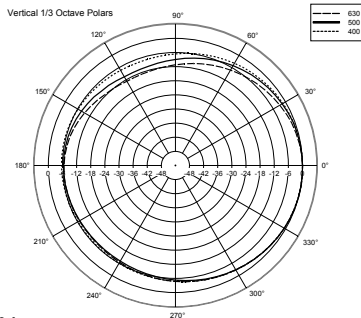

TECHNICAL SPECIFICATIONS

Acoustical specifications	Frequency Response:	65 Hz ÷ 20000 Hz
	Max SPL @ 1m:	123 dB
	Horizontal coverage angle:	90°
	Vertical coverage angle:	90°
Transducers	Compression Driver:	1.0" neo, 1.5" v.c
	Woofer:	2 x 5.0", 1.0" v.c
Input/Output section	Input signal:	bal/unbal
	Input connectors:	XLR
	Output connectors:	XLR
	Input sensitivity:	-2 dBu/+10 dBu
Processor section	Crossover Frequencies:	1500 Hz
	Protections:	Thermal, Excurs., HF
	Limiter:	Soft Limiter
	Controls:	DSP Controlled
	RDNet:	Ready
Power section	Total Power:	600 W Peak, 300 W RMS
	High frequencies:	300 W Peak, 150 W RMS
	Low frequencies:	300 W Peak, 150 W RMS
	Cooling:	Convection
	Connections:	Powercon IN/OUT
Standard compliance	CE marking:	Yes
Physical specifications	Cabinet/Case Material:	Baltic birch plywood
	Hardware:	Multi-functional
	Handles:	Top, Bottom
	Grille:	Steel
	Color:	Black
Size	Height:	493 mm / 19.41 inches
	Width:	150 mm / 5.91 inches
	Depth:	190 mm / 7.48 inches
	Weight:	9.5 kg / 20.94 lbs
Shipping informations	Package Height:	580 mm / 22.83 inches
	Package Width:	290 mm / 11.42 inches
	Package Depth:	220 mm / 8.66 inches
	Package Weight:	11 kg / 24.25 lbs

TT052-A

TT052-A

TT052-A

TT052-A

TT052-A

TT052-A

TT052-A

TT052-A