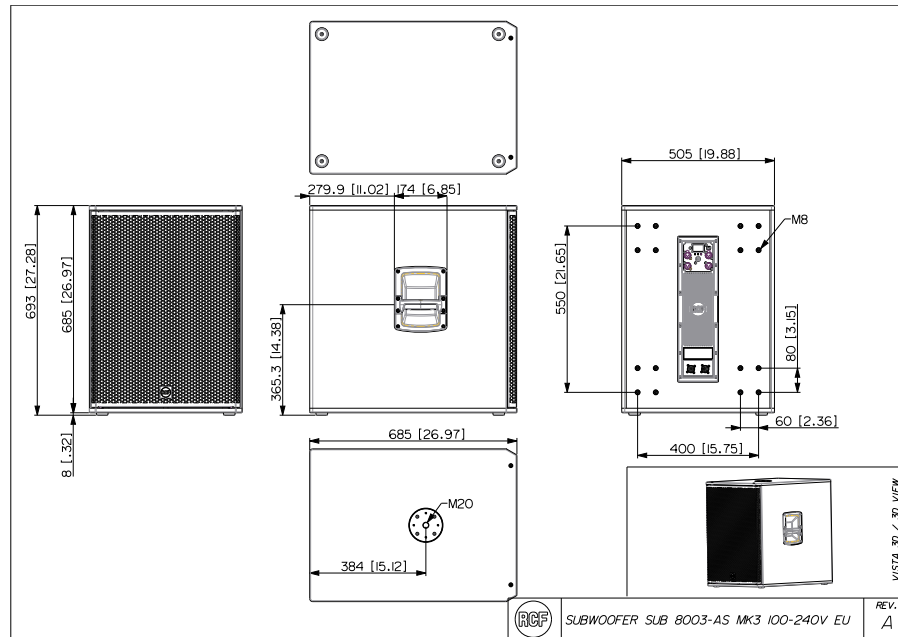

SUB 8003-AS MK3

PROFESSIONAL POWERED 18" SUBWOOFER

Description The SUB 8003-AS MK3 is a self-powered extended low-frequency subwoofer with internal DSP. Its compact cabinet houses a state-of-the-art 18" transducer featuring ceramic magnets and a 4.0" voice coil. The internal amplifier manages up to 2200W power output, delivering sound pressure levels up to 135 dB. Proprietary Bass Motion Control processing provides extended linearity and remarkable sound integrity. Rear panel controls include presets, crossover frequency, and polarity selection, cardioid, and output delay settings. The tour-ready, rugged all-wood cabinet with scratch-resistant polyurea coating is stackable and lightweight, ensuring quick set-ups and tear-downs. Built specifically for highly demanding applications, SUB 8003-AS MK3 is the perfect workhorse for music professionals.

Part Number	13000844 SUB 8003-AS MK3	EU	100-240 V	Black	EAN 8024530021313
	13000845 SUB 8003-AS MK3	US	100-240 V	Black	EAN 8024530021399

SUB 8003-AS MK3

PROFESSIONAL POWERED 18" SUBWOOFER

Line Art 2D

Acoustical specifications

Standard compliance

Safety agency CE compliant

Physical specifications

Handles One handle each side
Color Black

Size

Height 693 mm / 27.28 inches
Width 505 mm / 19.88 inches
Depth 685 mm / 26.97 inches
Weight 43.2 kg / 95.24 lbs