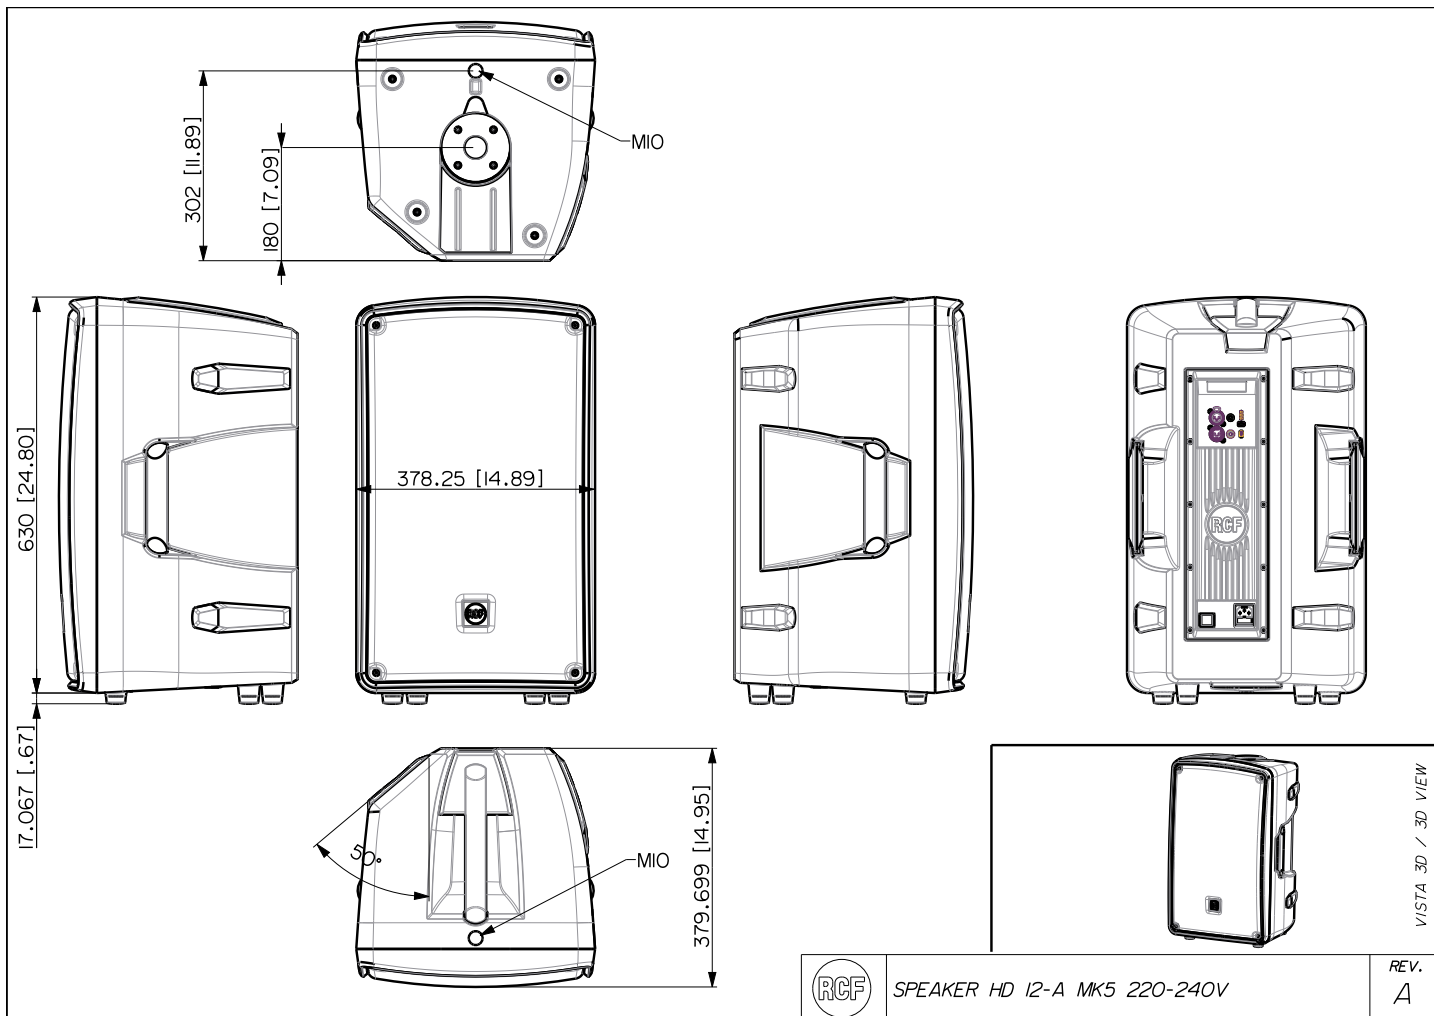

TECHNICAL SPECIFICATIONS

Acoustical specifications	Frequency Response:	45 Hz ÷ 20000 Hz
	Max SPL @ 1m:	130 dB
	Horizontal coverage angle:	90°
	Vertical coverage angle:	60°
Transducers	Compression Driver:	1 x 1.0", 1.4" v.c
	Woofers:	12", 2.5" v.c
Input/Output section	Input signal:	bal/unbal
	Input connectors:	XLR, Jack
	Output connectors:	XLR
	Input sensitivity:	-2 dBu/+4 dBu
	Mic. Input Sensitivity:	-32 dBu
Processor section	Crossover Frequencies:	1800 Hz
	Protections:	Thermal, RMS
	Limiter:	Soft Limiter
	Controls:	Volume, Boost, Mic/Line
Power section	Total Power:	1400 W Peak, 700 W RMS
	High frequencies:	400 W Peak, 200 W RMS
	Low frequencies:	1000 W Peak, 500 W RMS
	Cooling:	Convection
	Connections:	VDE
Standard compliance	CE marking:	Yes
Physical specifications	Cabinet/Case Material:	PP Composite
	Hardware:	1 x M10 top, 1 x M10 bottom
	Handles:	1 Top, 2 Side
	Pole mount/Cap:	Yes
	Grille:	Steel
	Color:	Black
Size	Height:	647 mm / 25.47 inches
	Width:	380 mm / 14.96 inches
	Depth:	380 mm / 14.96 inches
	Weight:	18.3 kg / 40.34 lbs
Shipping informations	Package Height:	760 mm / 29.92 inches
	Package Width:	500 mm / 19.69 inches
	Package Depth:	500 mm / 19.69 inches
	Package Weight:	21.4 kg / 47.18 lbs

EAN 8024530019013

SPEAKER HD 12-A MK5 220-240V

REV.
A

VISTA 3D / 3D VIEW

ACCESSORIES

	AC PMA - POLE MOUNT	PART NUMBER EAN:	13360034 8024530007713
	AC PM-M20	PART NUMBER EAN:	13360067 8024530014599
	AC PMX POLE MOUNT M20	PART NUMBER EAN:	13360232 8024530010058
	AC PRO-FS PROFESS. LOCKING FLOOR STAND	PART NUMBER EAN:	13360109 8024530006471
	AC PRO-PM PROFESS. LOCKING POLE MOUNT	PART NUMBER EAN:	13360110 8024530006488
	COVER CVR HD 12-32	PART NUMBER EAN:	13360209 8024530010720
	HORIZONTAL BRACKET H-BR 2X HD 12-32	PART NUMBER EAN:	13360216 8024530011741