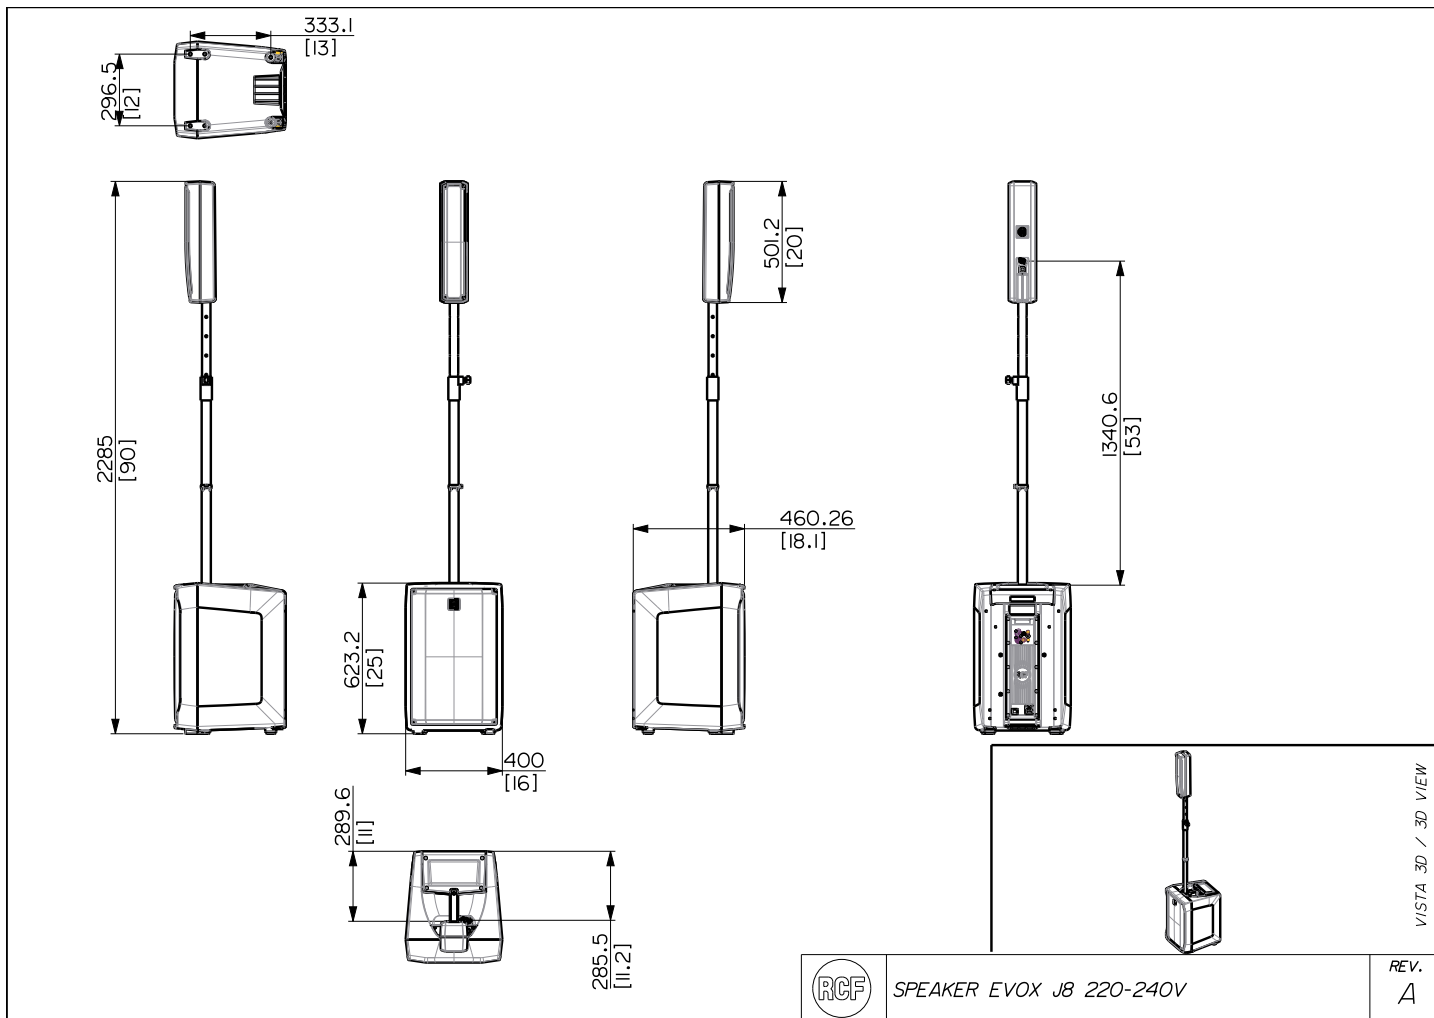

TECHNICAL SPECIFICATIONS

Acoustical specifications	Frequency Response:	40 Hz ÷ 20000 Hz
	Max SPL @ 1m:	128 dB
	Horizontal coverage angle:	120°
	Vertical coverage angle:	30°
<hr/>		
Transducers	Fullrange:	8 x 2.0", 1.0" v.c
	Woofer:	12", 2.5" v.c
<hr/>		
Input/Output section	Input signal:	bal/unbal
	Input connectors:	XLR, Jack
	Output connectors:	XLR
	Input sensitivity:	-2 dBu/+4 dBu
<hr/>		
Processor section	Crossover Frequencies:	220 Hz
	Protections:	Thermal, RMS
	Limiter:	Soft Limiter
	Controls:	Volume, Boost, Mic/Line
<hr/>		
Power section	Total Power:	1400 W Peak, 700 W RMS
	High frequencies:	400 W Peak, 200 W RMS
	Low frequencies:	1000 W Peak, 500 W RMS
	Cooling:	Convection
	Connections:	VDE
<hr/>		
Standard compliance	CE marking:	Yes
<hr/>		
Physical specifications	Cabinet/Case Material:	PP Composite
	Handles:	1 Top
	Grille:	Steel
	Color:	Black
<hr/>		
Size	Height:	623 mm / 24.53 inches
	Width:	400 mm / 15.75 inches
	Depth:	460 mm / 18.11 inches
	Weight:	22 kg / 48.5 lbs
<hr/>		
Shipping informations	Package Height:	676 mm / 26.61 inches
	Package Width:	451 mm / 17.76 inches
	Package Depth:	581 mm / 22.87 inches
	Package Weight:	28.8 kg / 63.49 lbs

PART NUMBER

- **13000568**

EVOX J8 W
115V, White
EAN 8024530015596

- **13000554**

EVOX J8
220-240V, Black
EAN 8024530015541

- **13000567**

EVOX J8 W
220-240V, White
EAN 8024530015589

- **13000555**

EVOX J8
115V, Black
EAN 8024530015558

VISTA 3D / 3D VIEW