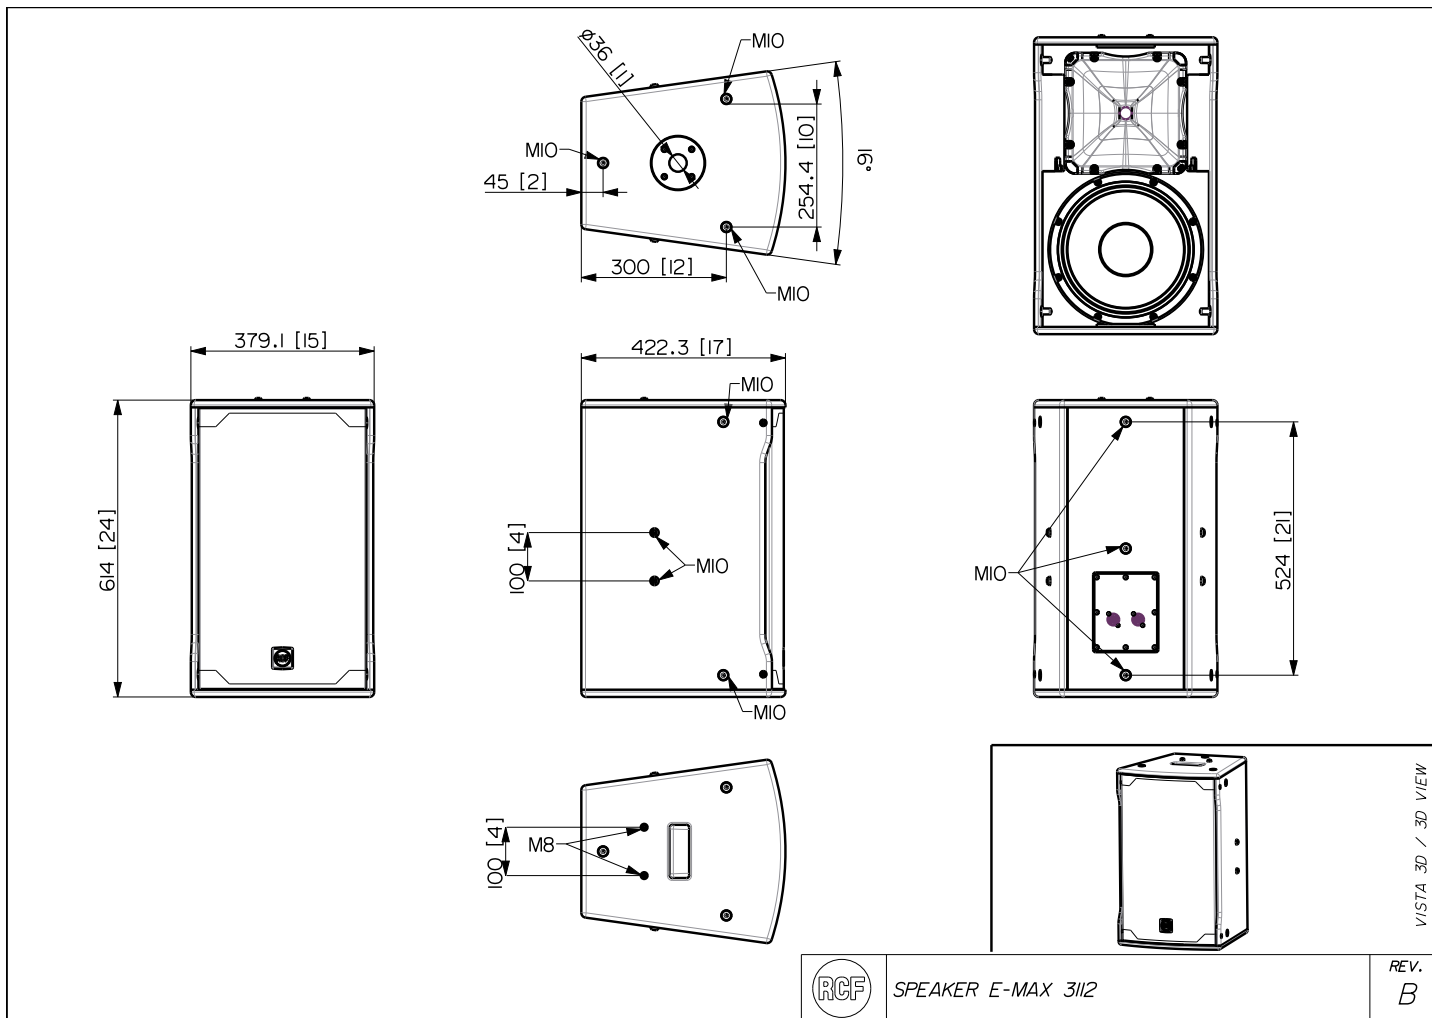

## TECHNICAL SPECIFICATIONS

<b>Acoustical specifications</b>	Frequency Response (-10dB):	55 Hz ÷ 20000 Hz
	Max SPL @ 1m:	129 dB
	Horizontal coverage angle:	90°
	Vertical coverage angle:	70°
	Directivity index Q:	11
	System Sensitivity:	98 dB
<b>Power section</b>	Nominal Impedance (ohm):	8 ohm
	Power Handling:	350 W RMS
	Peak Power Handling:	1400 W PEAK
	Recommended Amplifier:	700 W
	Protections:	ACTIVE MOSFET
	Crossover Frequencies:	1800 Hz
<b>Transducers</b>	Compression Driver:	1.0" neo, 1.5" v.c
	Nominal Impedance (ohm):	8 ohm
	Input Power Rating:	50 W AES, 100 W PEAK
	Sensitivity:	106 dB, 1W @ 1m
	Woofers:	12", 2.5" v.c
	Nominal Impedance (ohm):	8 ohm
	Input Power Rating:	300 W AES, 600 W PEAK
	Sensitivity:	98 dB, 1W @ 1m
<b>Input/Output section</b>	Input connectors:	Speakon® NL4
	Output connectors:	Speakon® NL4
<b>Standard compliance</b>	CE marking:	Yes
<b>Physical specifications</b>	Cabinet/Case Material:	Plywood
	Hardware:	17 x M10 2 x M8
	Handles:	1 Top
	Pole mount/Cap:	Yes
	Grille:	Steel
	Color:	Black
<b>Size</b>	Height:	614 mm / 24.17 inches
	Width:	381 mm / 15 inches
	Depth:	422 mm / 16.61 inches
	Weight:	22 kg / 48.5 lbs
<b>Shipping informations</b>	Package Height:	684 mm / 26.93 inches
	Package Width:	449 mm / 17.68 inches
	Package Depth:	493 mm / 19.41 inches
	Package Weight:	26 kg / 57.32 lbs

**PART NUMBER**

- **13000578**

E MAX 3112

EAN 8024530016371

SPEAKER E-MAX 3112

REV.  
B

VISTA 3D / 3D VIEW